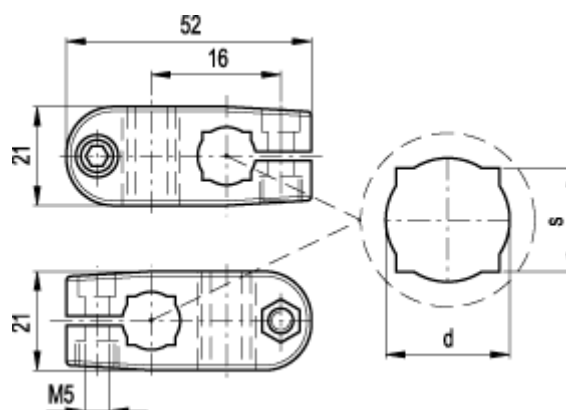

# Data Sheet

Article number: 2310440123

Description: E+G MSX T-shaped clamp  
MSX.56-C-12-14

## Measures

---

d	= 14
Rotation resistance	= 5.5
s	= 12
Torque (N m)	= 1100